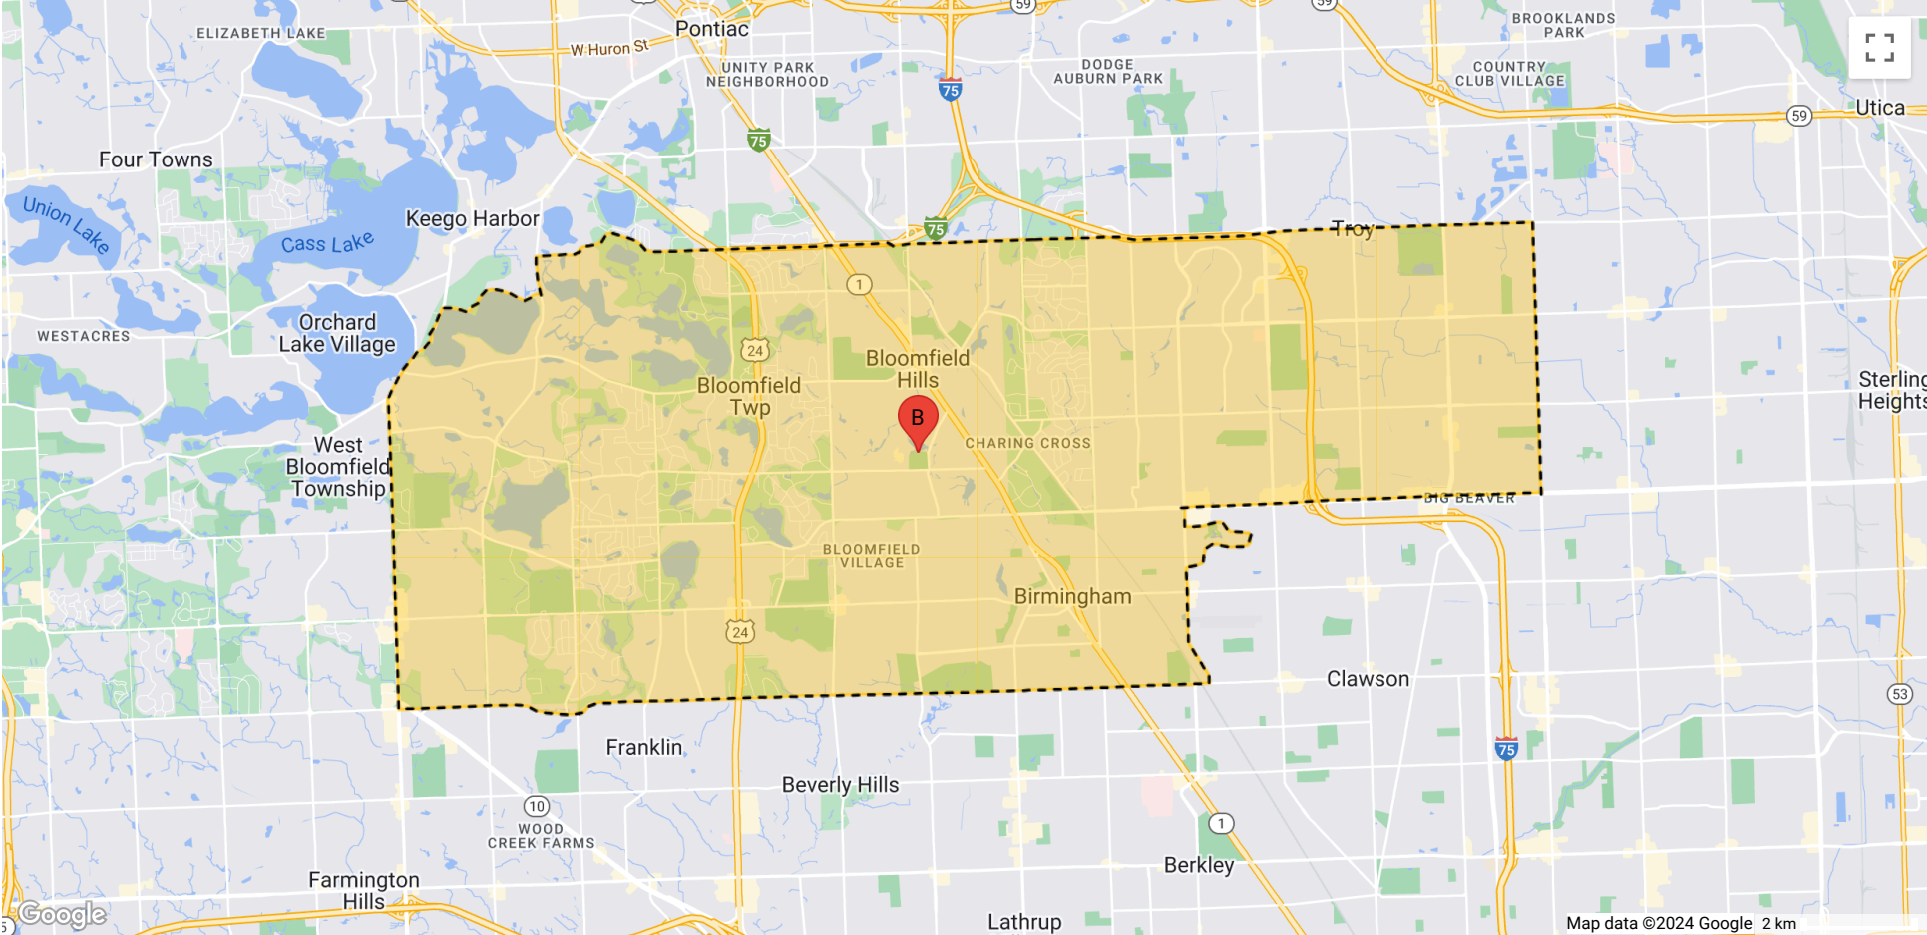

View League Boundary Map

Select Boundary Map Type:

- Baseball
- Softball (Program not offered)
- Challenger Division (Program not offered)

Show All Leagues in District

League boundary populations are determined using U.S. Census Bureau data combined with projections derived from past trends to forecast the total population for the current year. Little League uses Esri Demographics, an industry-leading GIS data provider to source league boundary populations with a high level of accuracy.